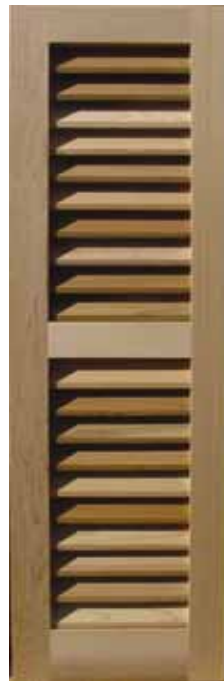

Beautiful and Durable Western Red Cedar
TYPE DE-FLE - EUROPEAN LOUVERS
European Flat Edge Beveled Louvers
Mortise & Tenon Construction

<u>Side Stiles:</u>	<u>Cross Rails:</u>	<u>Louvers:</u>
1 3/8" Thick	Top 2 1/2" Wide	2 1/4" or 3 1/4"
2 1/2" Wide	Center 2 1/2" Wide	3/8" Thick
Flush Sanded	Bottom 4" Wide	Beveled Edges

All components are cut for a precision fit, while allowing for expansion and contraction.

DE-FLE - EUROPEAN BEVELED LOUVERS (pair)

Width ▶ Height ▼	10"-14"	>14"-18"	>18"-22"	>22"-26"	>26"-30"
Up to 36"	\$193	\$214	\$264	\$315	\$366
>36"- 42"	\$219	\$242	\$298	\$355	\$412
>42"- 48"	\$246	\$270	\$332	\$394	\$457
>48"- 54"	\$272	\$298	\$366	\$434	\$502
>54"- 60"	\$298	\$326	\$400	\$474	\$548
>60"- 66"	\$325	\$355	\$434	\$513	\$593
>66"- 72"	\$351	\$383	\$468	\$553	\$639
>72"- 78"	\$378	\$411	\$502	\$592	\$684
>78"- 84"	\$404	\$439	\$536	\$632	\$729

ORDER ANY SIZE TO THE 1/8" - ROUND UP FOR PRICE PER PAIR

Add Decorative Trim Molding - \$25 per pair (select profiles)
Cross rail location can be specified at NO CHARGE
Increase frame thickness from 1 3/8" to 1 5/8" - Add \$75 per pair

Cross Rails:

Top 2 1/2" Wide
 Center 2 1/2" Wide
 Bottom 4" Wide

Louvers:

1 7/8", 2 1/2",
 or 3 1/2" Wide
 3/8" Thick

All components are cut for a precision fit, while allowing for expansion and contraction.